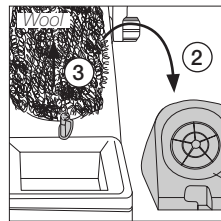

www.jbctools.com

Wool Replacement for Manual Tip Cleaner

Unlock the splashguard (1) and take it off (2). Replace the worn wool, put the splashguard in place and close it.

Wool Replacement for Compact Stations

Unlock the splashguard (1) and take it off (2). Replace the worn wool (3), put the splashguard in place and close it.

Splashguard

Wool Replacement for Stands

Lift the wiper at its front edge (1) and remove the wiper by pulling it out (2).