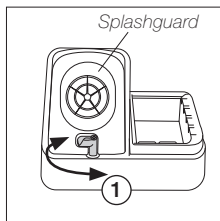

CL6205 / CL6210

Wool

<p>Inox Wool for Compact Stations, Stands & Manual Tip Cleaner Ref. CL6205</p>	<ul style="list-style-type: none">• Provides a stronger cleaning method than brass wool.• Inox particles don't spread easily.
<p>Brass Wool for Compact Stations, Stands & Manual Tip Cleaner Ref. CL6210</p>	<ul style="list-style-type: none">• Provides a very effective cleaning method.• It leaves a small layer of solder on the tip to prevent oxidation between cleaning and rewetting.

www.jbctools.com

Wool Replacement for Manual Tip Cleaner

Unlock the splashguard (1) and take it off (2). Replace the worn wool, put the splashguard in place and close it.

Wool Replacement for Compact Stations