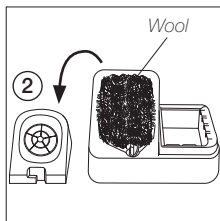

CL6205 / CL6210

Wool

<p>Inox Wool for Compact Stations, Stands & Manual Tip Cleaner Ref. CL6205</p>	<ul style="list-style-type: none">• Provides a stronger cleaning method than brass wool.• Inox particles don't spread easily.
<p>Brass Wool for Compact Stations, Stands & Manual Tip Cleaner Ref. CL6210</p>	<ul style="list-style-type: none">• Provides a very effective cleaning method.• It leaves a small layer of solder on the tip to prevent oxidation between cleaning and rewetting.

www.jbctools.com

Wool Replacement for Manual Tip Cleaner

Unlock the splashguard (1) and take it off (2). Replace the worn wool, put the splashguard in place and close it.

Wool Replacement for Compact Stations