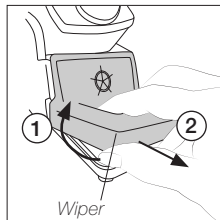

www.jbctools.com

Wool Replacement for Manual Tip Cleaner

Unlock the splashguard (1) and take it off (2). Replace the worn wool, put the splashguard in place and close it.

Wool Replacement for Compact Stations

Unlock the splashguard (1) and take it off (2). Replace the worn wool (3), put the splashguard in place and close it.

Splashguard

Wool Replacement for Stands

Lift the wiper at its front edge (1) and remove the wiper by pulling it out (2).