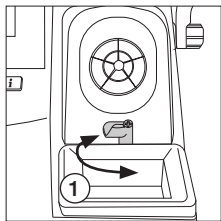

www.jbctools.com

Wool Replacement for Manual Tip Cleaner

Unlock the splashguard (1) and take it off (2). Replace the worn wool, put the splashguard in place and close it.

Wool Replacement for Compact Stations