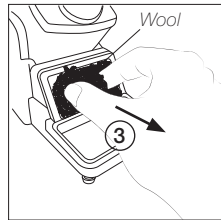

www.jbctools.com

Wool Replacement for Manual Tip Cleaner

Unlock the splashguard (1) and take it off (2). Replace the worn wool, put the splashguard in place and close it.

Wool Replacement for Compact Stations

Unlock the splashguard (1) and take it off (2). Replace the worn wool (3), put the splashguard in place and close it.

Splashguard

Wool Replacement for Stands

Lift the wiper at its front edge (1) and remove the wiper by pulling it out (2).